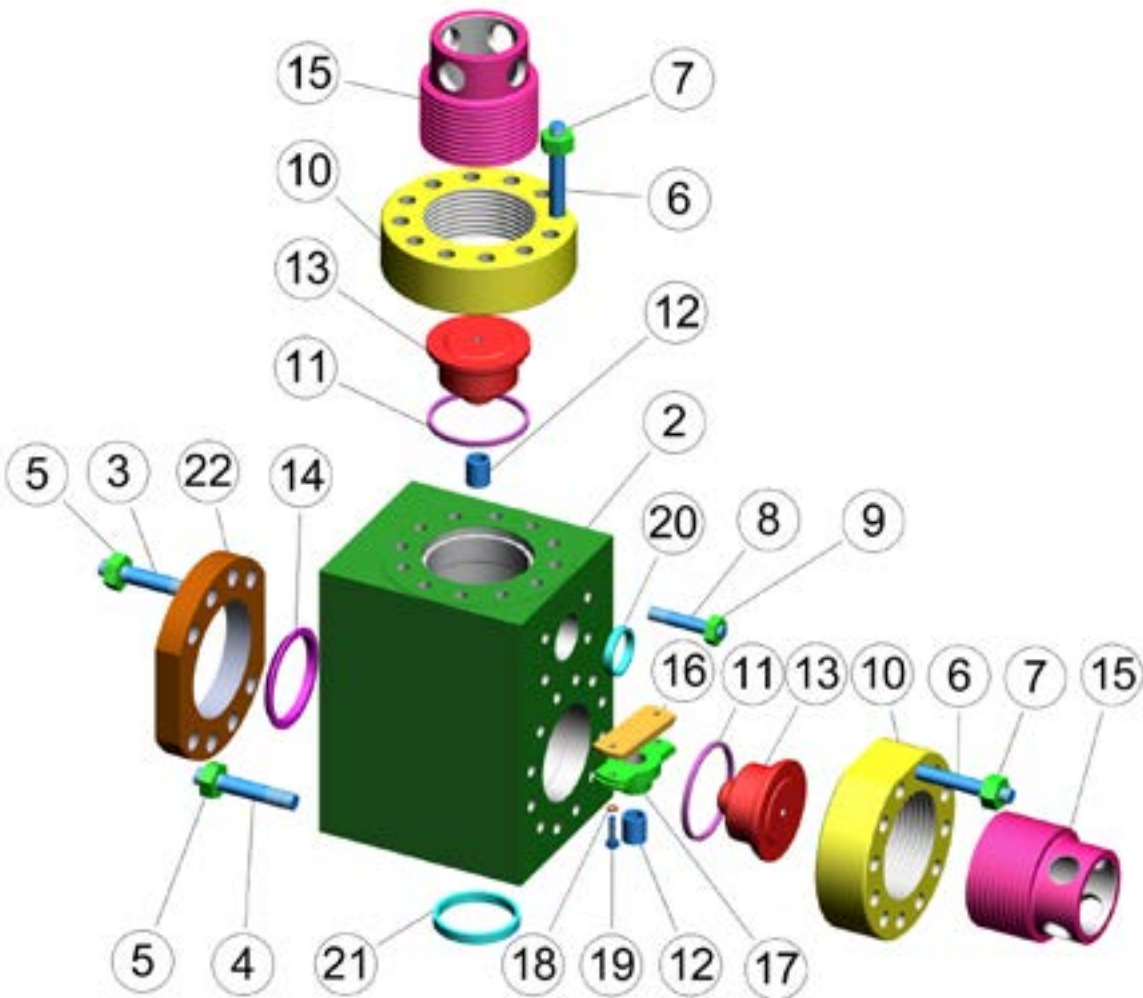

FLUID END MODULE & ACCESSORIES

GARDNER DENVER PZ-10, PZ-11
TSC Manufacturing and Supply, LLC.

TSC Manufacturing and Supply LLC, 13788 West Road, Suite 100, Houston, Texas 77041, USA
Tel: +1 832 456 3900 Fax: +1 832 456 3998 E-mail: sales@t-s-c.com

FLUID END MODULE & ACCESSORIES

GARDNER DENVER PZ-10, PZ-11

ITEM	PART NUMBER	DESCRIPTION	QTY/PUMP
	TS-FEMPZ1011WPCA	FLUID END MODULE COMPLETE ASSEMBLY (INCLUDES ITEM 2-13, 15-22)	3
1	TS-202PZL029B	FLUID END MODULE STUDDED (INCLUDES ITEM 2-9)	3
2	TS-202-6651-20	FLUID END MODULE ONLY	3
3	TS-201PZL110	STUD, FRAME & LINER CLAMP LONG	24
4	TS-205PZL110	STUD, SHORT	24
5	TS-50B36	NUT, FRAME & LINER CLAMP STUD	72
6	TS-204PZL110	STUD, VALVE COVER	72
7	TS-50B34	NUT (FOR ABOVE)	72
8	TS-202PZL110	STUD, DISCHARGE MANIFOLD	12
9	TS-50B34	NUT (FOR ABOVE STUD) (SAME AS ITEM 7)	12
10	TS-200PZL387	RING, VALVE COVER THREADED	6
11	TS-204PZL715	GASKET, VALVE COVER (G-798Z)	6
12	TS-2007674	BUSHING, VALVE GUIDE	6
13	TS-200PZL147	COVER, VALVE	6
14	TS-25AL37	LINER GASKET (G-692)	3
15	TS-200PZL587	CAP, VALVE COVER LOCK	6
16	TS-2011701	PLATE, RETAINER	3
17	TS-200PZL483	GUIDE, VALVE SUCTION	3
18	TS-95W2	WASHER, LOCK 1/2" 316SS	6
19	TS-655EE065	SCREW 1/2" x 1-3/4" 316SS HX HD C/S	6
20	TS-25AL35	GASKET, DISCHARGE MANIFOLD	3
21	TS-25G41	GASKET, SUCTION MANIFOLD	3
22	TS-200PZL455	CLAMP, LINER	3
23	TS-200PZL483A	ASSEMBLY, LOWER VALVE GUIDE(INCLUDES ITEM 12,16,17,18,19)	3
24	TMPZ11-STUDSET	PZ-10/11 STUDS AND NUTS SET (INCLUDES 8 PCS TS-201PZL110, 8 PCS TS-205PZL110, 24 PCS TS-50B36, 24 PCS TS-204PZL110, 28 PCS TS-50B34, 4 PCS TS-202PZL110)	3
25	TMPZ11-SEALKIT	PZ-10/11 MODULE SEAL KIT (INCLUDES TWO G-798Z, ONE TS-25AL35, ONE TS-25G41)	3

TSC does not warrant or represent that any of such information is accurate, or that any products listed are compatible with each other.
Any deviations from the OEM products should be verified as to compatibility.