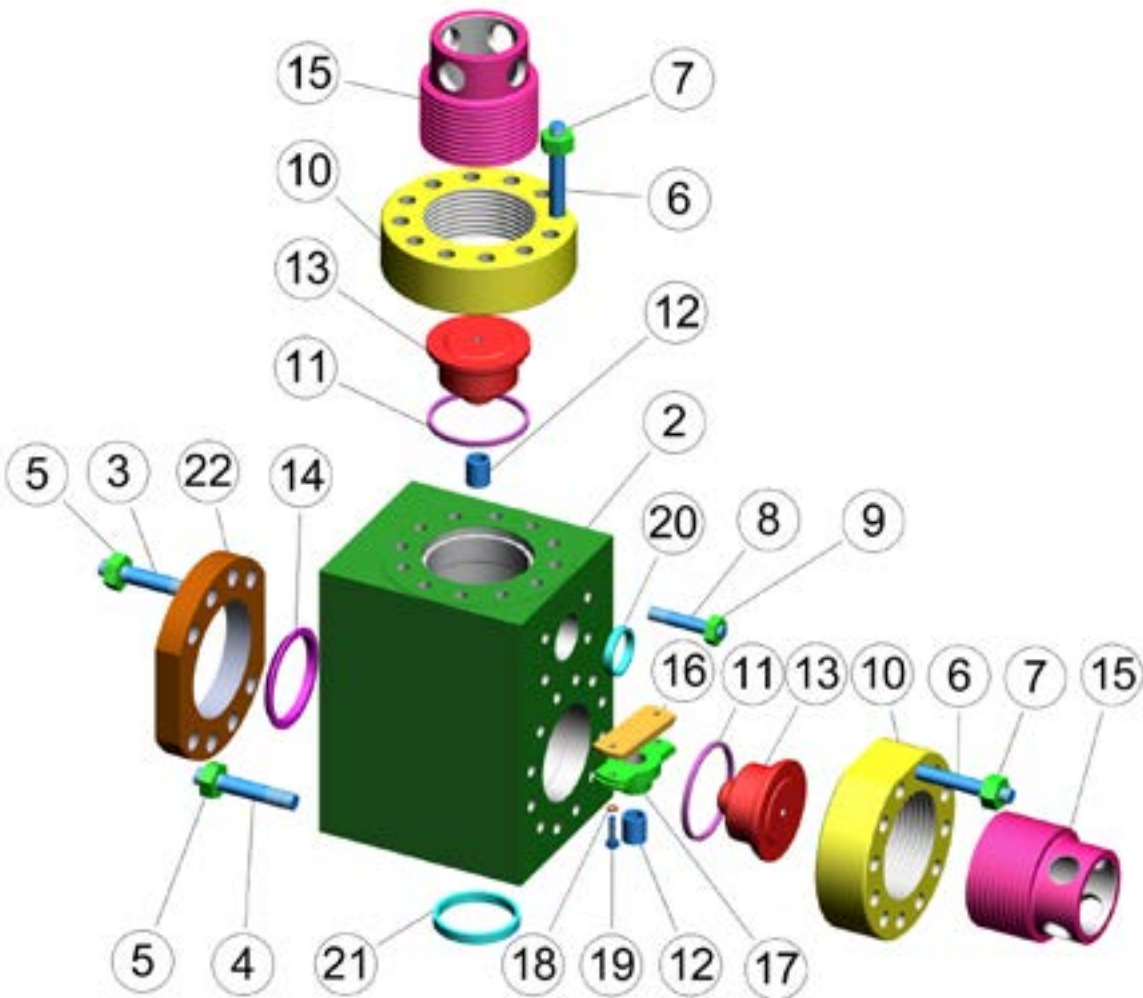

INTRODUCTION

FLUID END ACCESSORIES

TSC's fluid end accessories are available for most of the popular triplex mud pumps. CNC machining renders these accessories uniformly dimensional and interchangeable with OEM. The perfect exterior surface reflects our superior quality.

Associated items

- Valve and cylinder head plug.
- Valve and cylinder head thread ring.
- Valve and cylinder head lock.
- Valve guide.
- Stud and nut.
- Specialty items.

FLUID END MODULE & ACCESSORIES

GARDNER DENVER PZ-10, PZ-11
TSC Manufacturing and Supply, LLC.

ITEM	PART NUMBER	DESCRIPTION	QTY/PUMP
	TS-FEMPZ1011WPCA	FLUID END MODULE COMPLETE ASSEMBLY (INCLUDES ITEM 2-13, 15-22)	3
1	TS-202PZL029B	FLUID END MODULE STUDDED (INCLUDES ITEM 2-9)	3
2	TS-202-6651-20	FLUID END MODULE ONLY	3
3	TS-201PZL110	STUD, FRAME & LINER CLAMP LONG	24
4	TS-205PZL110	STUD, SHORT	24
5	TS-50B36	NUT, FRAME & LINER CLAMP STUD	72
6	TS-204PZL110	STUD, VALVE COVER	72
7	TS-50B34	NUT (FOR ABOVE)	72
8	TS-202PZL110	STUD, DISCHARGE MANIFOLD	12
9	TS-50B34	NUT (FOR ABOVE STUD) (SAME AS ITEM 7)	12
10	TS-200PZL387	RING, VALVE COVER THREADED	6
11	TS-204PZL715	GASKET, VALVE COVER (G-798Z)	6
12	TS-2007674	BUSHING, VALVE GUIDE	6
13	TS-200PZL147	COVER, VALVE	6
14	TS-25AL37	LINER GASKET (G-692)	3
15	TS-200PZL587	CAP, VALVE COVER LOCK	6
16	TS-2011701	PLATE, RETAINER	3
17	TS-200PZL483	GUIDE, VALVE SUCTION	3
18	TS-95W2	WASHER, LOCK 1/2" 316SS	6
19	TS-655EE065	SCREW 1/2" x 1-3/4" 316SS HX HD C/S	6
20	TS-25AL35	GASKET, DISCHARGE MANIFOLD	3
21	TS-25G41	GASKET, SUCTION MANIFOLD	3
22	TS-200PZL455	CLAMP, LINER	3
23	TS-200PZL483A	ASSEMBLY, LOWER VALVE GUIDE(INCLUDES ITEM 12,16,17,18,19)	3
24	TMPZ11-STUDSET	PZ-10/11 STUDS AND NUTS SET (INCLUDES 8 PCS TS-201PZL110, 8 PCS TS-205PZL110, 24 PCS TS-50B36, 24 PCS TS-204PZL110, 28 PCS TS-50B34, 4 PCS TS-202PZL110)	3
25	TMPZ11-SEALKIT	PZ-10/11 MODULE SEAL KIT (INCLUDES TWO G-798Z, ONE TS-25AL35, ONE TS-25G41)	3