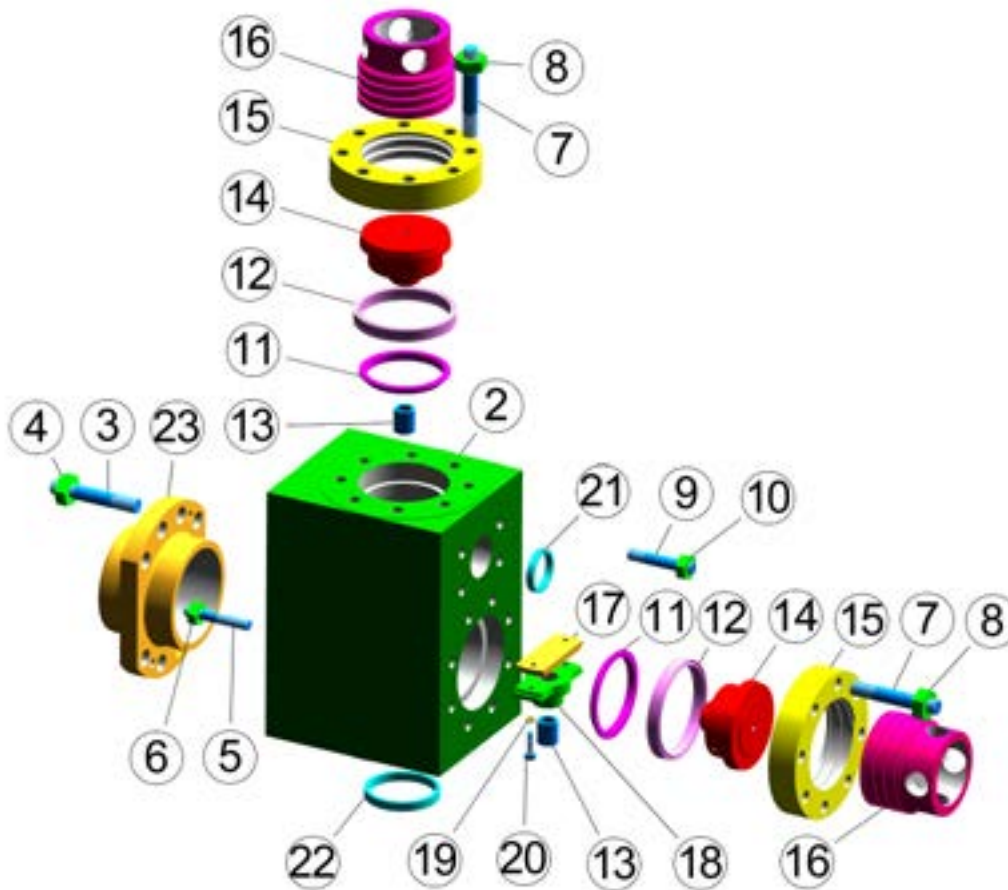

INTRODUCTION

FLUID END ACCESSORIES

TSC's fluid end accessories are available for most of the popular triplex mud pumps. CNC machining renders these accessories uniformly dimensional and interchangeable with OEM. The perfect exterior surface reflects our superior quality.

Associated items

- Valve and cylinder head plug.
- Valve and cylinder head thread ring.
- Valve and cylinder head lock.
- Valve guide.
- Stud and nut.
- Specialty items.

FLUID END MODULE & ACCESSORIES

GARDNER DENVER PZ-7, PZ-8, PZ-9
TSC Manufacturing and Supply, LLC.

ITEM	PART NUMBER	DESCRIPTION	QTY/PUMP
	TS-FEMPZ789CA	FLUID END MODULE COMPLETE ASSEMBLY (INCLUDES ITEM 2-23)	
1	TS-205PZL029D	FLUID END MODULE STUDED (INCLUDES ITEM 2-10)	3
2	TS-205-6651-18	FLUID END MODULE ONLY	3
3	TS-79L188	STUD, FRAME & LINER CLAMP	24
4	TS-50B36	NUT (FOR ABOVE)	48
5	TS-79L73	STUD, FRAME	12
6	TS-50AQ30	NUT (FOR ABOVE)	12
7	TS-79AL6	STUD, VALVE COVER	48
8	TS-50B34	NUT (FOR ABOVE)	48
9	TS-202PZL110	STUD, DISCHARGE MANIFOLD	12
10	TS-50B34	NUT (FOR ABOVE)	12
11	TS-2011861	RING, VALVE COVER GASKET EXPANDER	6
12	TS-2011862	GASKET, VALVE COVER (G-749)	6
13	TS-2007674	BUSHING, VALVE GUIDE	6
14	TS-2011860	COVER, VALVE	6
15	TS-2011699	RING, VALVE COVER THREADED	6
16	TS-2011857	CAP, VALVE COVER LOCK	6
17	TS-2011701	PLATE, RETAINER	3
18	TS-2011700	GUIDE, VALVE SUCTION	3
19	TS-95W2	WASHER, LOCK 1/2" 316SS	6
20	TS-655EE06S	SCREW 1/2" x 1-3/4" 316SS HX HD C/S	6
21	TS-25AL35	GASKET, DISCHARGE MANIFOLD	3
22	TS-25G41	GASKET, SUCTION MANIFOLD	3
23	TS-1PV14	CLAMP, LINER	3
24	TS-2011706	ASSEMBLY, LOWER VALVE GUIDE (INCLUDES ITEM 13, 17-20)	3
25	TMPZ9-STUDSET	PZ-7/8/9 STUDS AND NUTS SET (INCLUDES 8 PCS TS-79L188, 16 PCS TS-50B36, 4 PCS TS-79L73, 4 PCS TS-50AQ30, 16 PCS TS-79AL6, 4 PCS TS-202PZL110, 20 PCS TS-50B34)	3
26	TMPZ9-SEALKIT	PAH MODULE SEAL KIT (INCLUDES TWO G-749, ONE TS-25AL35, ONE TS-25G41)	3