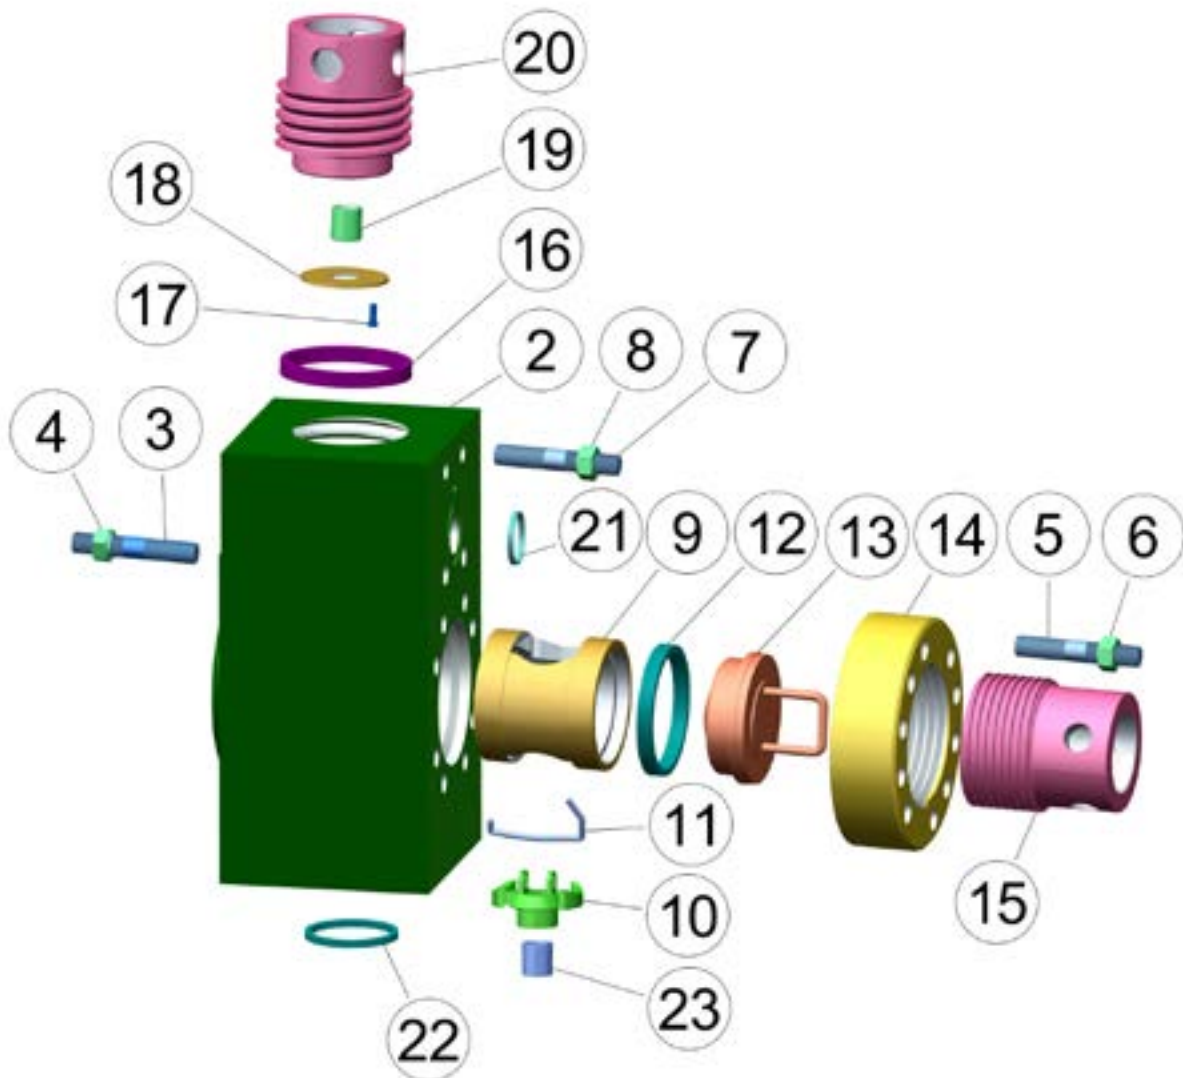

INTRODUCTION

FLUID END ACCESSORIES

TSC's fluid end accessories are available for most of the popular triplex mud pumps. CNC machining renders these accessories uniformly dimensional and interchangeable with OEM. The perfect exterior surface reflects our superior quality.

Associated items

- Valve and cylinder head plug.
- Valve and cylinder head thread ring.
- Valve and cylinder head lock.
- Valve guide.
- Stud and nut.
- Specialty items.

FLUID END MODULE & ACCESSORIES

TSC WF1300C
TSC Manufacturing and Supply, LLC.