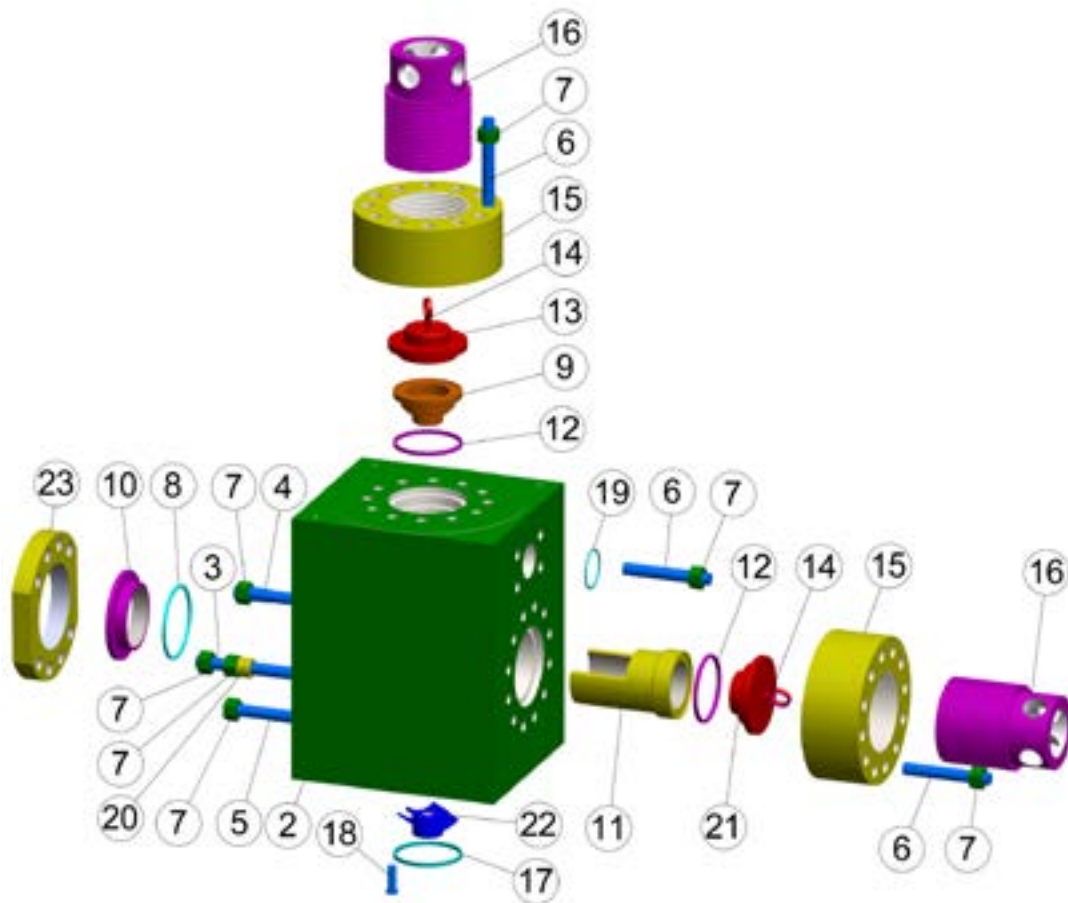

FLUID END MODULE & ACCESSORIES

TSC WF1600LH (7500 PSI)
TSC Manufacturing and Supply, LLC.

TSC Manufacturing and Supply LLC, 13788 West Road, Suite 100, Houston, Texas 77041, USA
Tel: +1 832 456 3900 Fax: +1 832 456 3998 E-mail: sales@t-s-c.com

FLUID END MODULE & ACCESSORIES

TSC WF1600LH (7500 PSI)

ITEM	PART NUMBER	DESCRIPTION	QTY/PUMP
		FLUID END MODULE COMPLETE ASSEMBLY (INCLUDES ITEM 2-23)	3
1	TS-300PZL2039OE	FLUID END MODULE STUDED (INCLUDES ITEM 2-7)	3
2	TS-300PZL029	FLUID END MODULE ONLY	3
3	TS-302PZL110OE	STUD, LINER CLAMP & DISCHARGE MANIFOLD	48
4	TS-300PZL110OE	STUD, FLUID CYLINDER TO FRAME ALIGNMENT (UPPER)	6
5	TS-303PZL110OE	STUD, FLUID CYLINDER TO FRAME (LOWER)	6
6	TS-301PZL110OE	STUD, THREADED RING	72
7	TS-50B36	NUT (FOR ABOVE)	168
8	TS-316PZL316	SEAL, WEAR PLATE	3
9	TS-302PZL483	GUIDE, VALVE (UPPER)	3
10	TS-301PZL234	WEAR PLATE	3
11	TS-301PZL205	RETAINER, VALVE GUIDE	3
12	TS-309PZL316	SEAL, CYLINDER HEAD & VALVE COVER	6
13	TS-302PZL147	COVER, VALVE (UPPER)	3
14	TS-15P27	EYE BOLT	6
15	TS-300PZL387	RING, THREADED	6
16	TS-300PZL587	COVER LOCK	6
17	TS-25G41	GASKET, SUCTION MANIFOLD	3
18	TS-UBL1-312-010-0018	SCREW, SUCTION MANIFOLD	24
19	TS-56000375	GASKET, DISCHARGE MANIFOLD	3
20	TS-300PZL229	BUSHING	12
21	TS-303PZL147	COVER, VALVE (LOWER)	3
22	TS-303PZL483	GUIDE, VALVE (LOWER)	3
23	TS-300PZL455	LINER CLAMP	3
24	TMPZ11HP-STUDSSET	PZ-11 HP STUDS AND NUTS SET (INCLUDES 12 PCS TS-302PZL110, 2 PCS TS-300PZL110, 2 PCS TS-303PZL110, 56 PCS TS-50B36, 28 PCS TS-302PZL110)	3
25	TMPZ11HP-SEALKIT	PZ-11 HP MODULE SEAL KIT (INCLUDES TWO TS-309PZL316, ONE TS-303PZL316, ONE TS-25G41, ONE TS56000375)	3

TSC does not warrant or represent that any of such information is accurate, or that any products listed are compatible with each other.
Any deviations from the OEM products should be verified as to compatibility.