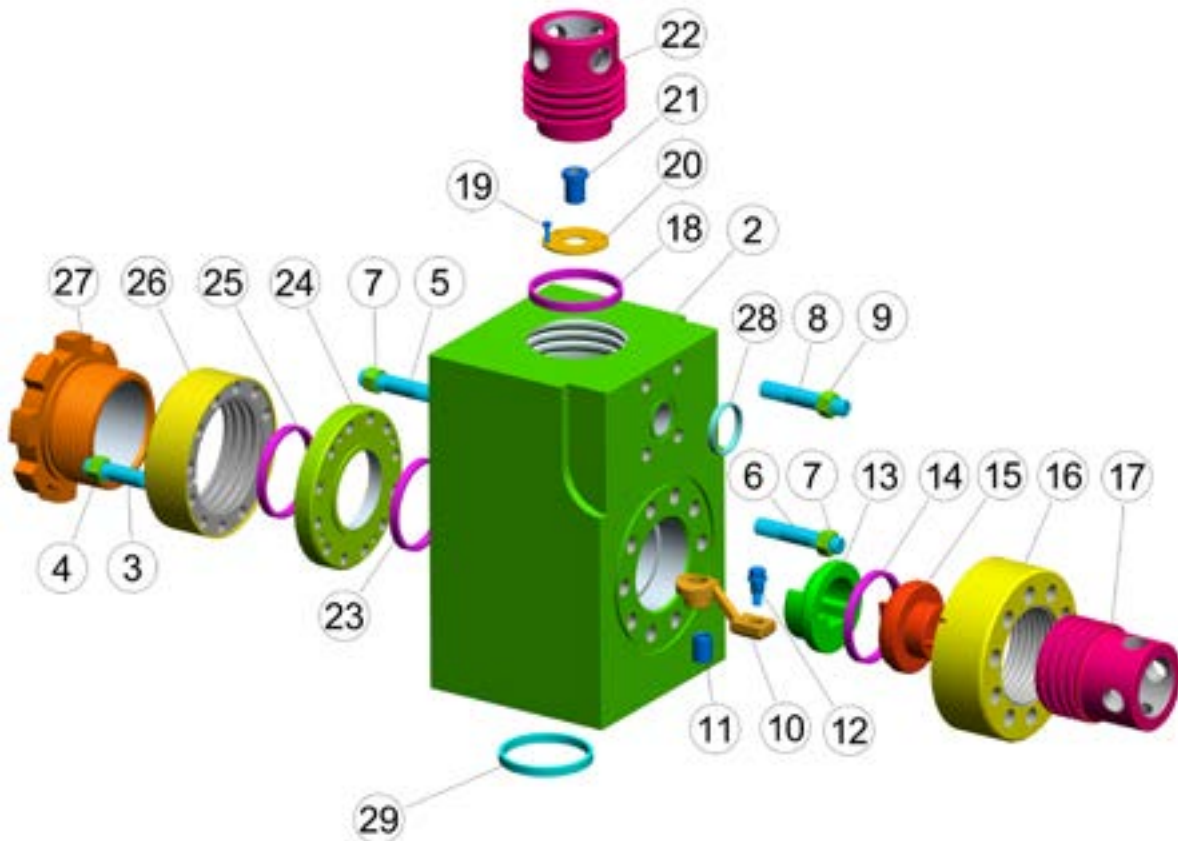

INTRODUCTION

FLUID END ACCESSORIES

TSC's fluid end accessories are available for most of the popular triplex mud pumps. CNC machining renders these accessories uniformly dimensional and interchangeable with OEM. The perfect exterior surface reflects our superior quality.

Associated items

- Valve and cylinder head plug.
- Valve and cylinder head thread ring.
- Valve and cylinder head lock.
- Valve guide.
- Stud and nut.
- Specialty items.

FLUID END MODULE & ACCESSORIES

CONTINENTAL EMSCO FB-1300, FB-1600
TSC Manufacturing and Supply, LLC.